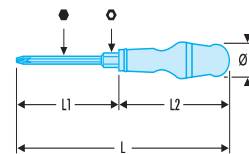

ENDURO SCREWDRIVERS

▼ ACZDH POWER SERIES FOR POZIDRIV® HEADS

- Hexagonal blades with shoulder to take a wrench.
- Silicon carbon steel.
- Black tipped hardened blades.
- Optimum resilience and performance.

+ Ergonomics

ACZDH	Pozidriv® no.	Ø1 x L1 mm	Ø2 x L2 mm	Ø1 mm	L mm	ΔΔ g
ACZDH.1X75	PZ 1	5 x 75	31 x 108	8	183	70
ACZDH.2X100	PZ 2	6 x 100	37 x 120	10	220	130
ACZDH.3X150	PZ 3	8 x 150	39 x 125	12	275	200