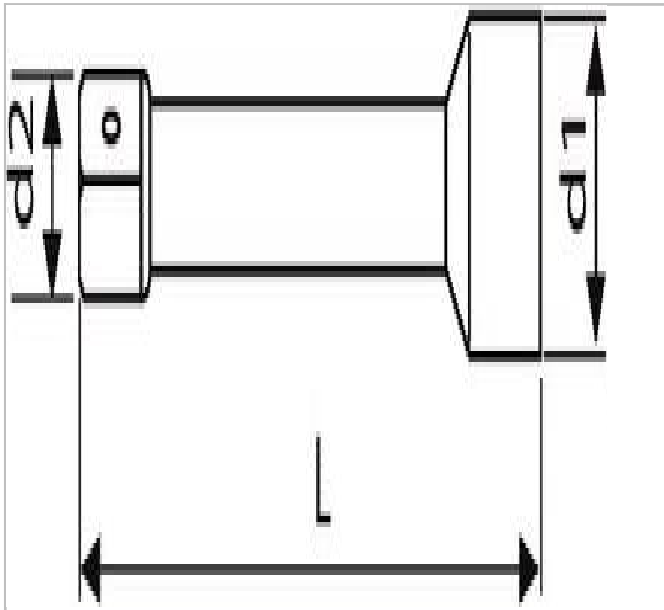

E117260 | EXPERT 1/2" extensions

Description:

- ISO 3315
- DIN 3122
- ISO 1174-1
- Chrome vanadium steel.
- High Chrome finish.
- For manual use.

Informations:

	E117260
Weight [Kg]	0.22
Length [mm]	130
Driver Size [Square]	1/2" Square
Grade ["]	Non-Impact