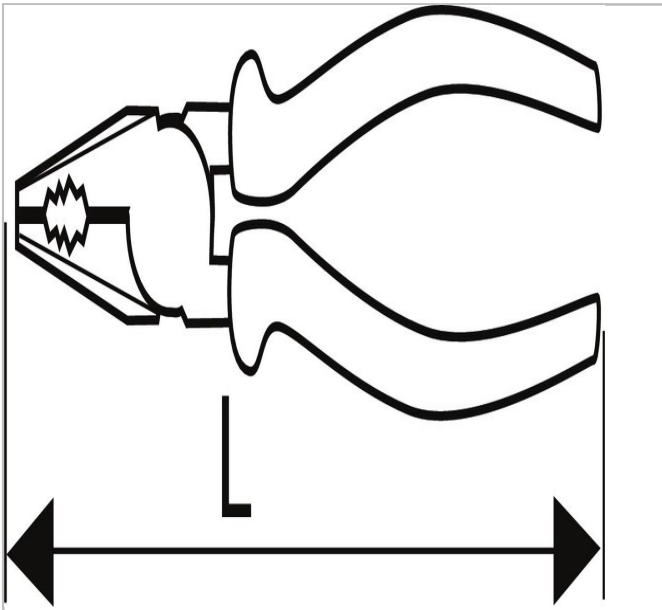

E080504 | EXPERT Combination pliers

Description:

- DIN ISO 5746
- Designed to cover all gripping and cutting applications. Cutting edges designed to cut all types of wires (Soft, mid-hard, hard wire).
- Ergonomic handle for better comfort in long and repetitive use.
- E080503: Piano Wire Max 1.6mm 220kg/mm²
- E080504: Piano Wire Max 1.8mm 215kg/mm²
- E080505: Piano Wire Max 2.0mm 210kg/mm²
- Made in France

Informations:

	E080504
Length L [mm]	180
Weight Maxi [g]	225