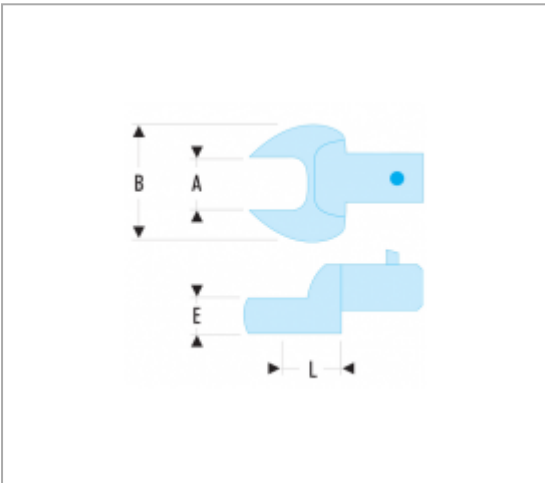

11.24 | EMOBOTS À FOURCHE MÉTRIQUES - ATTACHEMENT 14 X 18 MM

Informations :

	11.24
A [mm]	24
B [mm]	52
E [mm]	14
L [mm]	25,0
[g]	165