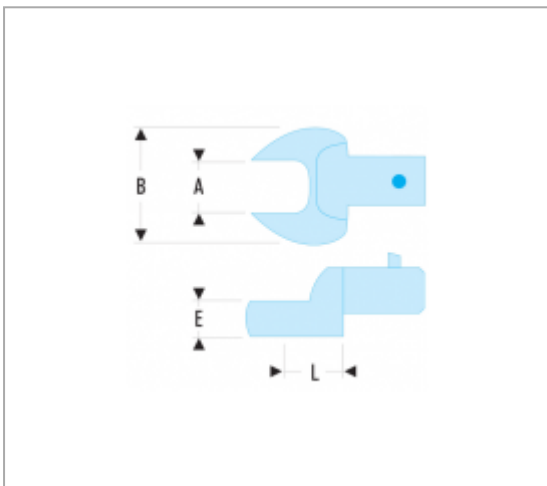

11.23 | EMBOUTS À FOURCHE MÉTRIQUES - ATTACHEMENT 14 X 18 MM

Informations :

	11.23
A [mm]	23
B [mm]	52
E [mm]	14
L [mm]	25,0
[g]	172