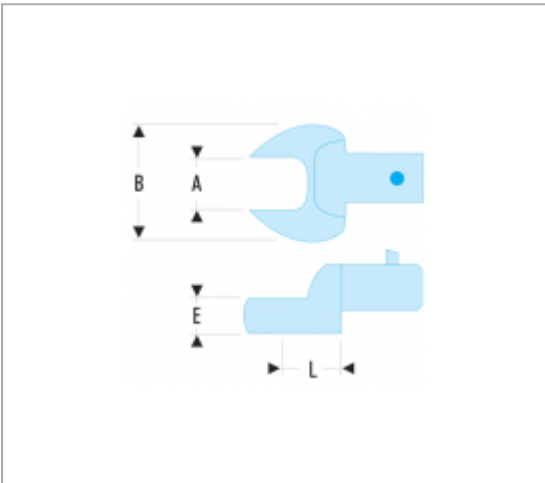

11.22 | EMBOUTS À FOURCHE MÉTRIQUES - ATTACHEMENT 14 X 18 MM

Informations :

	11.22
A [mm]	22
B [mm]	52
E [mm]	14
L [mm]	25,0
[g]	161