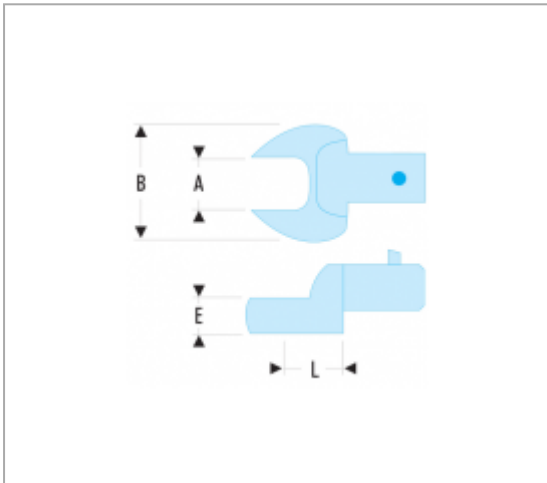

11.21 | EMOBOTS À FOURCHE MÉTRIQUES - ATTACHEMENT 14 X 18 MM

Informations :

	11.21
A [mm]	21
B [mm]	45
E [mm]	12
L [mm]	25,0
[g]	157