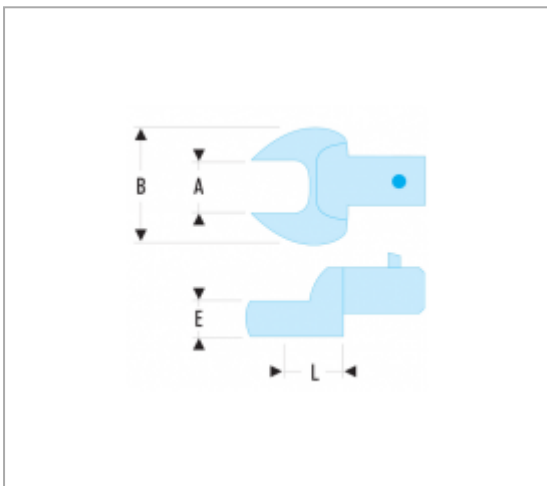

11.18 | EMBOUTS À FOURCHE MÉTRIQUES - ATTACHEMENT 14 X 18 MM

Informations :

	11.18
A [mm]	18
B [mm]	39
E [mm]	12
L [mm]	25,0
[g]	136