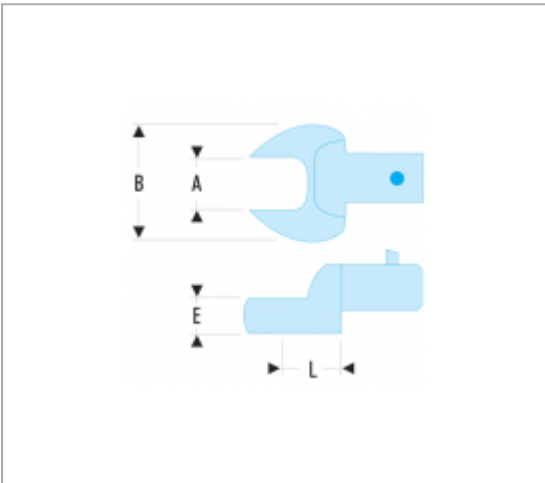

## 11.17 | EMOBOTS À FOURCHE MÉTRIQUES - ATTACHEMENT 14 X 18 MM

### Informations :

	11.17
A [mm]	17
B [mm]	39
E [mm]	12
L [mm]	25,0
[g]	134