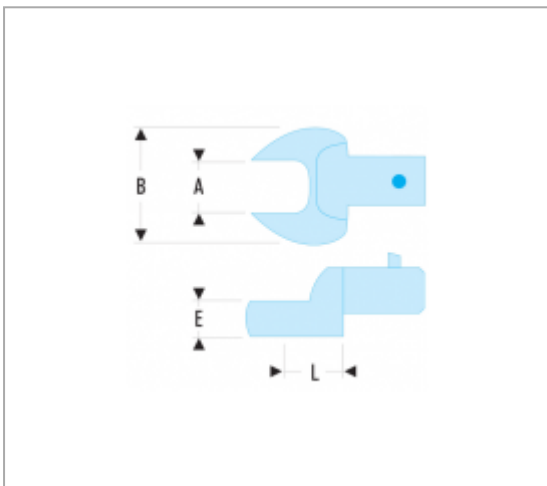

11.16 | EMBOUTS À FOURCHE MÉTRIQUES - ATTACHEMENT 14 X 18 MM

Informations :

	11.16
A [mm]	16
B [mm]	39
E [mm]	10
L [mm]	25,0
[g]	140