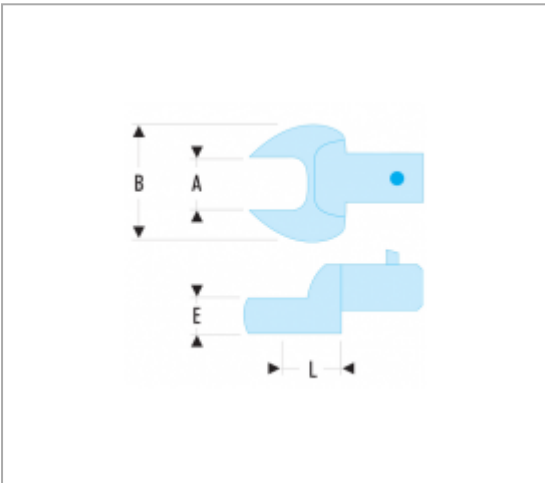

11.14 | EMBOUTS À FOURCHE MÉTRIQUES - ATTACHEMENT 14 X 18 MM

Informations :

	11.14
A [mm]	14
B [mm]	34
E [mm]	8
L [mm]	25,0
[g]	113