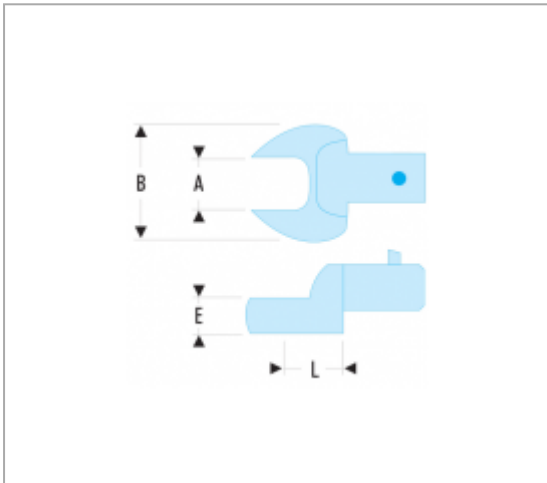

11.13 | EMBOUTS À FOURCHE MÉTRIQUES - ATTACHEMENT 14 X 18 MM

Informations :

	11.13
A [mm]	13
B [mm]	34
E [mm]	8
L [mm]	25,0
[g]	114